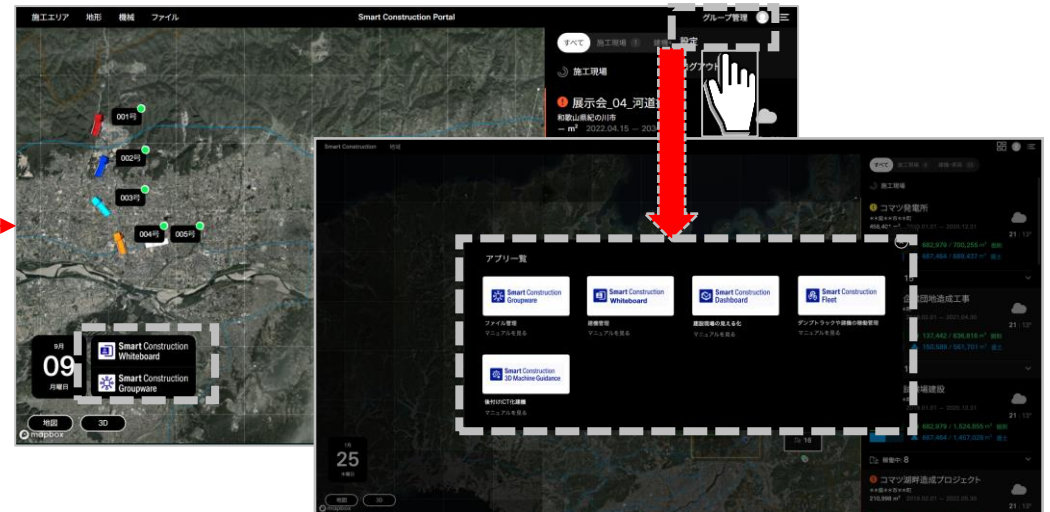

NO.	Functions	Summary	Details
1	Add a lead to the Smart Construction home screen	New function added A lead line to the Smart Construction home screen has been added. In addition, the transition destination after logging out is also the Smart Construction home screen.	Please refer to the following page.

No1

A link to Smart Construction home page has been added.

~10/22 (night)

now : Customer Portal

new : Smart Construction

10/22 (night) ~

- Until 10/22 (night), you will be redirected to the Customer Portal, but after that, you will be redirected to the Smart Construction home screen.
- * The entrance to Smacon will be Smart Construction.
- The Customer Portal will not be discontinued, and you can continue to use administrator functions such as site creation and user settings.