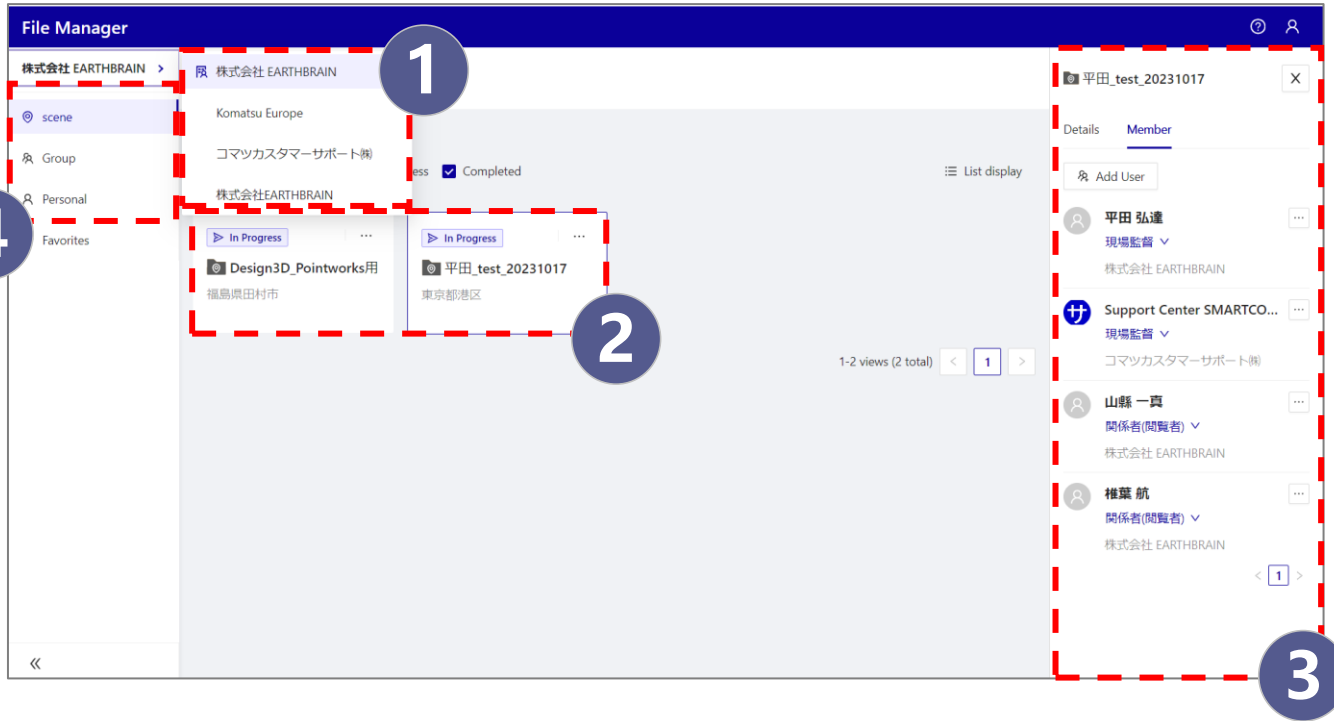

# File Manager

## Release information of 9.4.2024

---

EARTHBRAIN

Screen Layout

1. Switching of company  
You can select from a list of companies invited to "scene" or "group"
2. Display the scene of selected company at step 1
3. Members invited to the scene
4. Switching workspace (Scene, group or personal)  
 Scene : Workspace of a construction site which created at Customer Portal  
 Group : Display the groups created by File Manager  
 Personal : Workspace only you can see