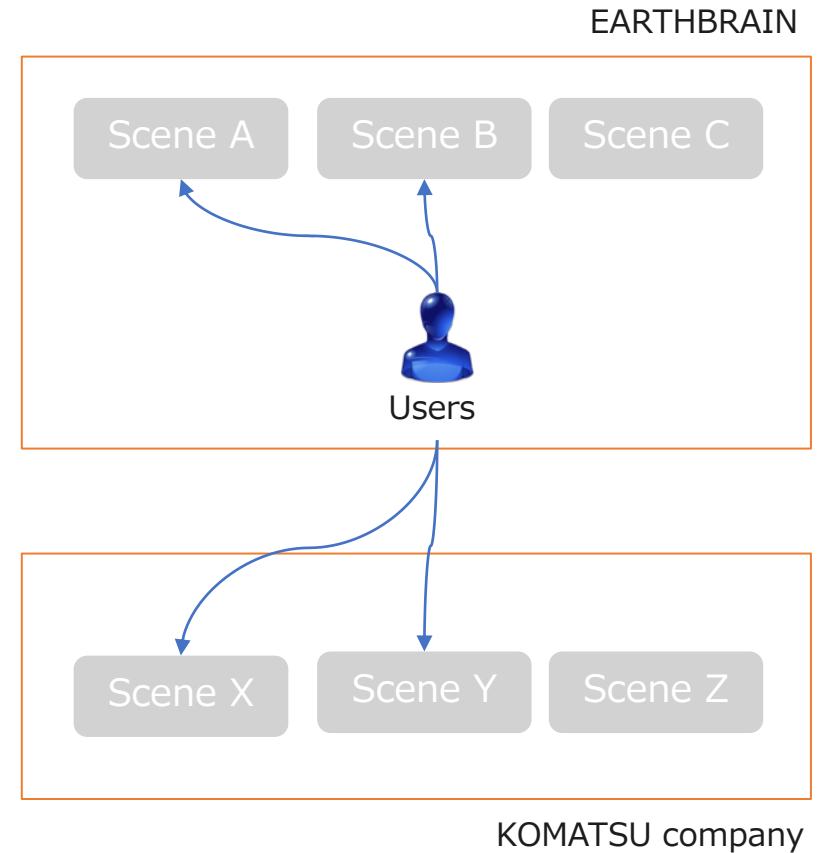

## Release information of 9.4.2024

---

EARTHBRAIN

Screen Layout

1. Switching of company  
You can select from a list of companies invited to "scene" or "group"
2. Display the scene of selected company at step 1
3. Members invited to the scene
4. Switching workspace (Scene, group or personal)  
 Scene : Workspace of a construction site which created at Customer Portal  
 Group : Display the groups created by File Manager  
 Personal : Workspace only you can see

e.g.)

Display when a user logs in

1. You select EARTHRAIN as an initial value
  2. You can also choose KOMATSU company (if you are invited to construction site of KOMATSU company)
  3. If you switch your company, display of top page is changed
- e.g.
- EARTHRAIN : Scene A、 Scene B and Scene C
  - KOMATSU company : Scene X、 Scene Y and Scene Z

Comment  
comment comment

[Get Link](#) Answer your attendance

- The vertical axis is the name of the person, and the horizontal axis is the date.
- If you are a respondent, your answer box will now be displayed at the top.
- Comments are now displayed on the far right.

1-5 views (5 total) < 1 >

- By adjusting the appearance of the list view, it is now possible to display more sites on the screen. (Originally, only about 4 sites were displayed)  
\* Please note that the display order cannot be reordered.